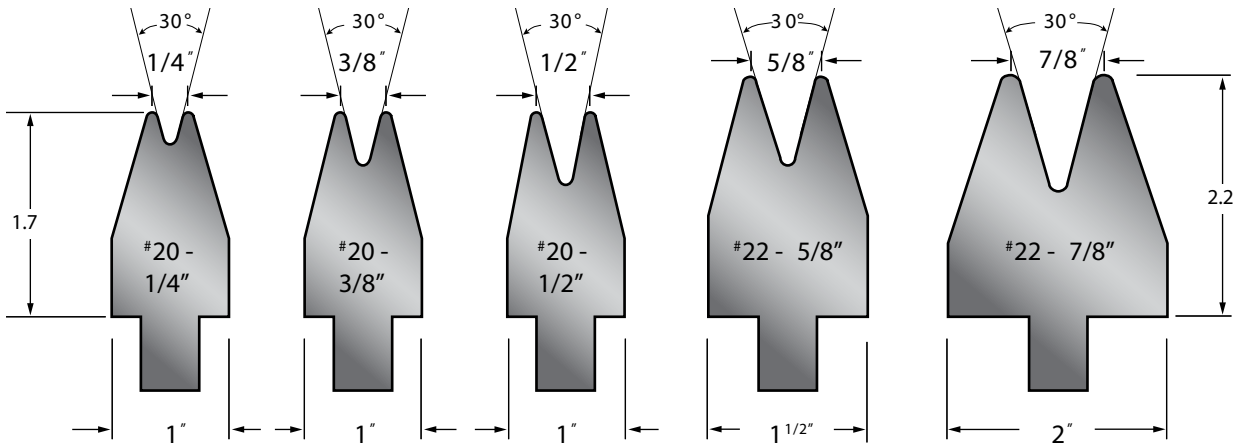

30° ACUTE DIES

NOTE: Outside widths shown are Bar Sizes prior to cleanup.

1.7" / 2.2" TALL

2.7" TALL